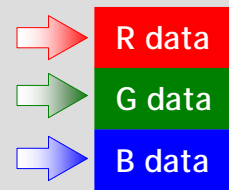

# NCM – Natural Color Matrix for better image quality

**OPTREX**

Optimized Color Conversion Matrix Table for an individual TFT

Original Image

Input data

Separate Color/  
Brightness components

Matrix Operation

Display data

Image with NCM

Display image is close to original image.

Color/ Brightness  
Individual Conversion

Conventional Image

Display image deviates from original image because of display device characteristics.