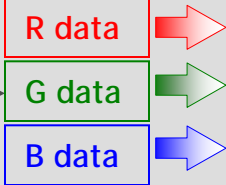

# NCM – Natural Color Matrix for better image quality

**OPTREX**

Optimized Color Conversion Matrix Table for an individual TFT

Original Image

Input data

Separate Color/  
Brightness components

Matrix Operation

Display data

Image with NCM

Display image is close to original image.

Color/ Brightness  
Individual Conversion

Conventional Image

Display image deviates from original image because of display device characteristics.